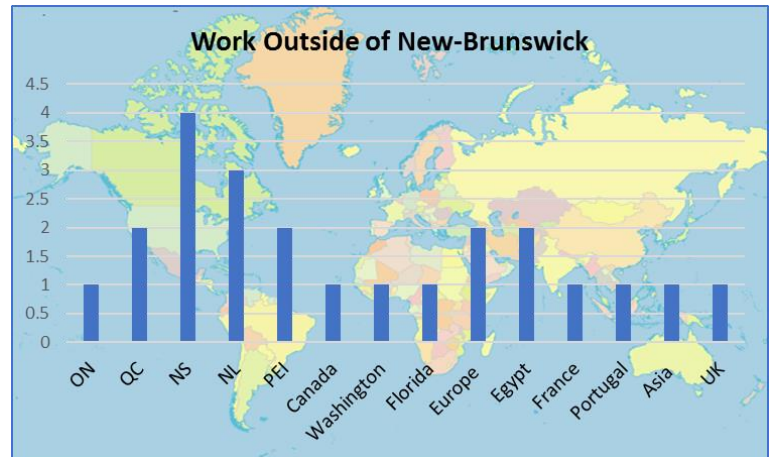

32.6% of respondents NOT employed in the cultural sector 'because there is NO WORK in their chosen field'.

I was not aware of any available training opportunities. (44.2%)