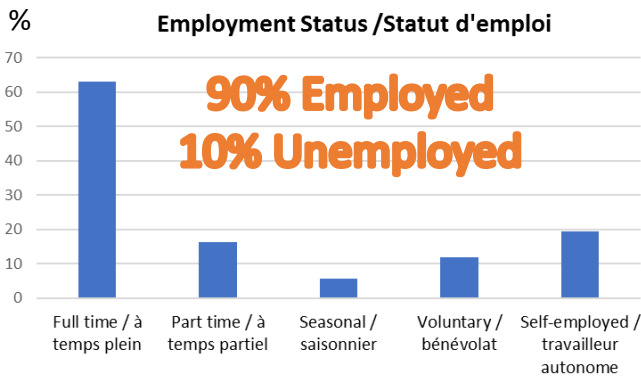

53% of respondents were over 45 years of age

2016 Stats Canada - Age

National average (over 65) was 16.5%
NB had oldest population with 19.5% (over 65)

NB is also the only province in the last census that had a declining population -0.5%

Main Sub-Sector Respondents

Cultural service & support	17%
Museums & heritage	15%
Visual & applied arts	13%
Music	12%

70% of respondents attended college, university or technical schools

Educated in New Brunswick

49.4% French
61.2% English

Other Canadian Province

Ontario (39.7%)
Quebec (23.8%)
Nova Scotia (19%)

Reasons for Studying Outside of NB

French		English	
Program not offered	56.1%	Program not offered	89.7%
Personal preference	14.6%	Personal preference	17.9%
Other	43.9%	Other	46.1%